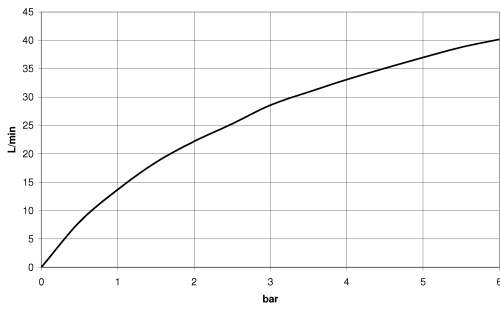

Flow rate chart