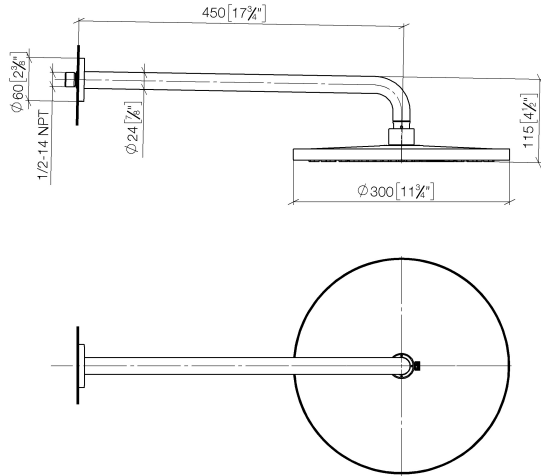

Rain shower with wall fixing 300 mm

28 679 970

- 450 mm projection
- rain shower Ø 300 mm
- rain flow
- max. flow 14 l/min
- rosette Ø 60 mm
- 1/2" connection
- with anti-scale system
- quick clearing
- WRAS: 1707033

Recommended miscellaneous

Concealed wall elbow

35 085 970 90

- min. recess depth 90 mm
- max. recess depth 163 mm

Rain shower with wall fixing 300 mm

28 679 970

mm [inches]

Flow rate chart

Rain shower with wall fixing 300 mm

28 679 970

Spare parts list

No.	Item Number	Name	Quantity used	Delivery time
1	04 30 31 032 00 90	fixing set	1	2
2	09 17 20 120 90	holder	1	2
3	09 14 10 150 90	seal	2	2
4	09 27 97 015-46	rosette	1	30
5	90 11 03 070 00-46	pipe	1	30
6	09 23 01 075 90	insert	1	2
7	04 12 05 091 00-46	shower	1	30
8	09 30 09 069 90	key	1	2

Hand shower set with integrated shower holder

27 802 660

- normal flow
- with anti-scale system
- 3/8" shower outlet
- metal shower hose 1250mm with integrated anti-twist protection
- rosette Ø 60 mm
- 1/2" connection
- max. flow 15 l/min
- WRAS: 1912049