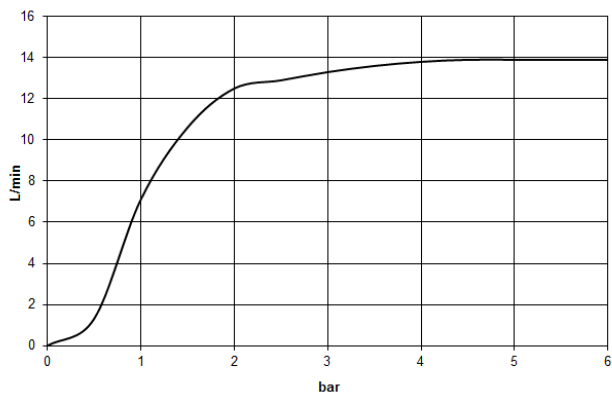

Recommended miscellaneous

Concealed wall elbow

35 085 970 90

- min. recess depth 90 mm
- max. recess depth 163 mm

Rain shower with wall fixing 300 mm

28 679 970

mm [inches]

Flow rate chart