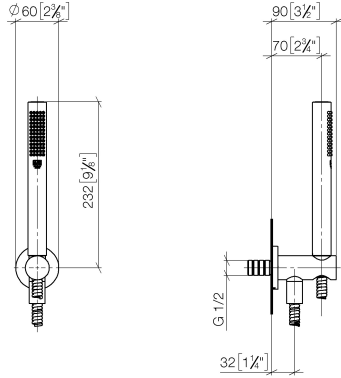

Hand shower set with integrated shower holder

27 802 660

- normal flow
- with anti-scale system
- 3/8" shower outlet
- metal shower hose 1250mm with integrated anti-twist protection
- rosette Ø 60 mm
- 1/2" connection
- max. flow 15 l/min
- WRAS: 1912049

Hand shower set with integrated shower holder

27 802 660

Recommended miscellaneous

Concealed wall elbow

- min. recess depth 90 mm
- max. recess depth 163 mm

35 085 970 90

Hand shower set with integrated shower holder

27 802 660

mm [inches]

Flow rate chart

Hand shower set with integrated shower holder

27 802 660

Spare parts list

No.	Item Number	Name	Quantity used	Delivery time
1	28 019 979-46	Hand shower	1	30
2	28 490 660-46	Wall elbow with integrated shower holder	1	30
3	90 30 02 072 00-46	Metal shower hose 1/2" x 3/8" x 1250 mm	1	30
4	09 14 20 026 90	seal	1	2

Wall valve clockwise closing 1/2"

36 607 892

- rosette Ø 55 mm
- head part with cut-to-length spindle and sleeve

	Brushed Champagne (22kt Gold)	36 607 892-46
	Chrome	36 607 892-00
	Brushed Platinum	36 607 892-06
	Platinum	36 607 892-08
	Matte White	36 607 892-10
	Dark Chrome	36 607 892-19
	Brushed Durabronze (23kt Gold)	36 607 892-28
	Matte Black	36 607 892-33
	Champagne (22kt Gold)	36 607 892-47
	Brushed Chrome	36 607 892-93
	Brushed Dark Platinum	36 607 892-99