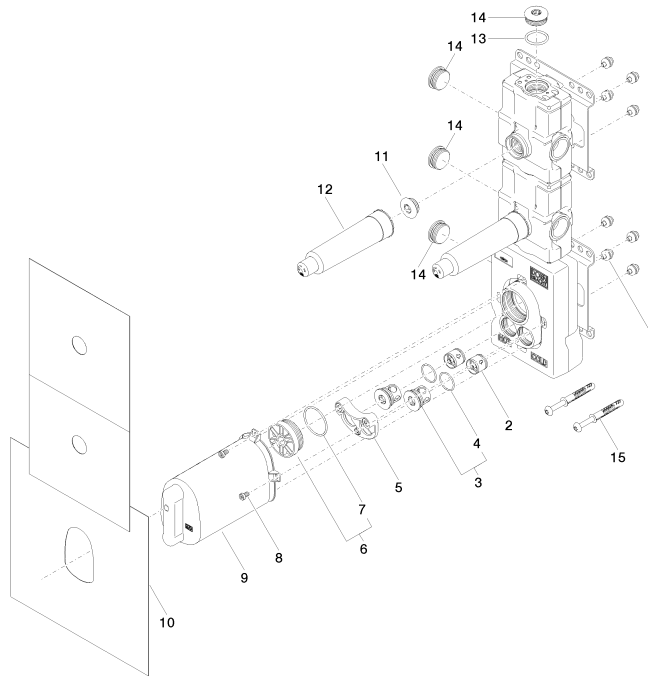

Hand shower set with integrated shower holder

27 802 660

- normal flow
- with anti-scale system
- 3/8" shower outlet
- metal shower hose 1250mm with integrated anti-twist protection
- rosette Ø 60 mm
- 1/2" connection
- max. flow 15 l/min
- WRAS: 1912049

Recommended miscellaneous

xGRID Attachment set for integrating in the dry wall construction 12 340 970 90

Required miscellaneous

xGRID Installation track 555 mm 12 360 970 90

xTOOL Concealed thermostat module with 2 valves

#Error

Flow rate chart

xTOOL Concealed thermostat module with 2 valves

#Error

Spare parts list

No.	Item Number	Name	Quantity used	Delivery time
1	90 23 01 091 00 90	set	8	2
2	90 23 01 045 00 90	back-flow preventer	2	2
3	04 21 34 077 00 90	nipple	2	2
4	09 14 10 098 90	seal	2	2
5	90 12 12 218 00 90	base	1	2
6	04 31 20 100 00 90	plug	1	2
7	09 14 10 111 90	seal	1	2
8	09 30 30 112 90	screw	4	2
9	04 21 02 174 00 90	cap	1	60
10	04 14 03 073 02 90	gasket kit	1	60
11	04 31 20 006 00 90	plug	2	2
12	09 21 02 173 90	cap	2	2
13	09 14 10 009 90	seal	1	2
14	09 31 20 003 90	plug	4	2
15	04 30 31 054 00 90	fixing set	2	2

Drybox Thermostat module with 2 valves

#Error

- Dimensions 300 x 600 x 108 mm
- brushed stainless steel cover
- stainless steel casing
- Overflow is part of the scope of delivery.

Drybox Thermostat module with 2 valves