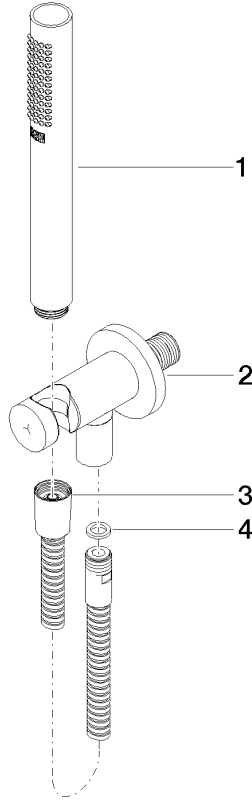

Hand shower set with integrated shower holder

27 802 660

- normal flow
- with anti-scale system
- 3/8" shower outlet
- metal shower hose 1250mm with integrated anti-twist protection
- rosette Ø 60 mm
- 1/2" connection
- max. flow 15 l/min
- WRAS: 1912049

Hand shower set with integrated shower holder

27 802 660

Recommended miscellaneous

Concealed wall elbow

- min. recess depth 90 mm
- max. recess depth 163 mm

35 085 970 90

Hand shower set with integrated shower holder

27 802 660

mm [inches]

Flow rate chart

Hand shower set with integrated shower holder

27 802 660

Spare parts list

No.	Item Number	Name	Quantity used	Delivery time
1	28 019 979-46	Hand shower	1	30
2	28 490 660-46	Wall elbow with integrated shower holder	1	30
3	90 30 02 072 00-46	Metal shower hose 1/2" x 3/8" x 1250 mm	1	30
4	09 14 20 026 90	seal	1	2

Wall valve clockwise closing 1/2"

36 607 892

- rosette Ø 55 mm
- head part with cut-to-length spindle and sleeve

	Brushed Champagne (22kt Gold)	36 607 892-46
	Chrome	36 607 892-00
	Brushed Platinum	36 607 892-06
	Platinum	36 607 892-08
	Matte White	36 607 892-10
	Dark Chrome	36 607 892-19
	Brushed Durabronze (23kt Gold)	36 607 892-28
	Matte Black	36 607 892-33
	Champagne (22kt Gold)	36 607 892-47
	Brushed Chrome	36 607 892-93
	Brushed Dark Platinum	36 607 892-99