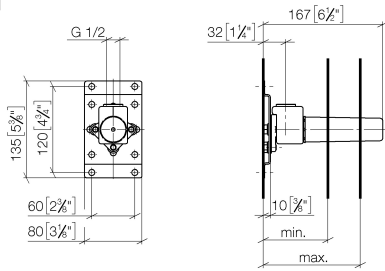

Hand shower set with integrated shower holder

27 802 660

- normal flow
- with anti-scale system
- 3/8" shower outlet
- metal shower hose 1250mm with integrated anti-twist protection
- rosette Ø 60 mm
- 1/2" connection
- max. flow 15 l/min
- WRAS: 1912049

27 802 660

mm [inches]

Flow rate chart

Hand shower set with integrated shower holder

27 802 660

Spare parts list

No.	Item Number	Name	Quantity used	Delivery time
1	28 019 979-46	Hand shower	1	30
2	28 490 660-46	Wall elbow with integrated shower holder	1	30
3	90 30 02 072 00-46	Metal shower hose 1/2" x 3/8" x 1250 mm	1	30
4	09 14 20 026 90	seal	1	2

Recommended miscellaneous

Leak protection 1/2"

12 010 970 90

Concealed wall elbow

#Error

mm [inches]

	min	max
CL. 1	90 [3 1/2"]	163 [6 3/8"]
CL. 2	68 [2 5/8"]	135 [5 3/8"]
Domicil	90 [3 1/2"]	163 [6 3/8"]
Gentle	90 [3 1/2"]	163 [6 3/8"]
IMO	90 [3 1/2"]	163 [6 3/8"]
Lissé	90 [3 1/2"]	163 [6 3/8"]
MEM	90 [3 1/2"]	163 [6 3/8"]
Symetrics	90 [3 1/2"]	163 [6 3/8"]
Vaia	90 [3 1/2"]	163 [6 3/8"]

Concealed wall elbow

#Error

Spare parts list

No.	Item Number	Name	Quantity used	Delivery time
1	04 30 31 024 01 90	fixing set	2	2
2	09 30 30 152 90	screw	7	2
3	09 30 11 139 90	disc	6	2
4	09 17 20 094 90	holder	1	2
5	09 11 11 036 90	accessories	1	2
6	09 11 03 041 10 90	connection	1	2
7	04 31 20 006 00 90	plug	1	2
8	04 14 03 072 00 90	gasket kit	1	2
9	09 21 02 102 90	cap	1	2
10	09 14 10 010 90	seal	1	2
11	09 24 03 169 10 90	adaptor	1	2
12	09 17 20 100 90	holder	2	2