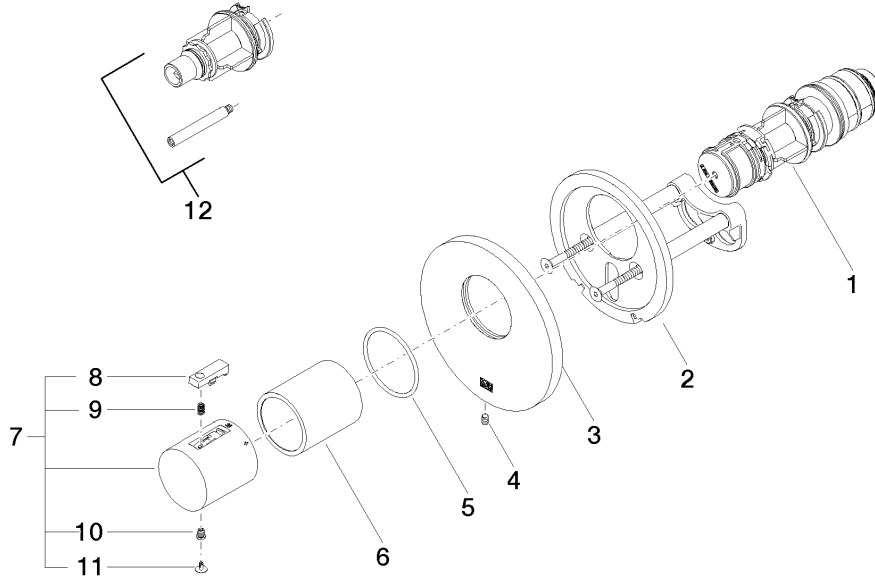

Hand shower set with integrated shower holder

27 802 660

- normal flow
- with anti-scale system
- 3/8" shower outlet
- metal shower hose 1250mm with integrated anti-twist protection
- rosette Ø 60 mm
- 1/2" connection
- max. flow 15 l/min
- WRAS: 1912049

Recommended miscellaneous

xGRID Attachment set for integrating in the dry wall construction 12 340 970 90

xTOOL Concealed thermostat without volume control 3/4"

36 503 979

mm [inches]

xTOOL Concealed thermostat without volume control 3/4"

36 503 979

Spare parts list

No.	Item Number	Name	Quantity used	Delivery time
1	90 15 02 065 00 90	cartridge	1	2
2	90 11 01 196 00 90	base	1	2
3	09 11 02 537-46	cover	1	60
4	09 31 11 048 90	pin	1	2
5	09 14 10 049 90	seal	1	2
6	09 21 02 112-46	sleeve	1	60
7	90 17 33 004 00-46	handle	1	30
8	90 21 33 010 00-13	handle	1	2
9	90 16 02 027 00 90	spring	1	2
10	09 30 30 136 90	screw	1	2
11	09 31 20 049-13	plug	1	30
12	12 178 970 90	Extension 46 mm	1	2