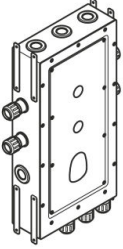

#Error

Flow rate chart

xTOOL Concealed thermostat module with 2 valves

#Error

Spare parts list

No.	Item Number	Name	Quantity used	Delivery time
1	90 23 01 091 00 90	set	8	2
2	90 23 01 045 00 90	back-flow preventer	2	2
3	04 21 34 077 00 90	nipple	2	2
4	09 14 10 098 90	seal	2	2
5	90 12 12 218 00 90	base	1	2
6	04 31 20 100 00 90	plug	1	2
7	09 14 10 111 90	seal	1	2
8	09 30 30 112 90	screw	4	2
9	04 21 02 174 00 90	cap	1	60
10	04 14 03 073 02 90	gasket kit	1	60
11	04 31 20 006 00 90	plug	2	2
12	09 21 02 173 90	cap	2	2
13	09 14 10 009 90	seal	1	2
14	09 31 20 003 90	plug	4	2
15	04 30 31 054 00 90	fixing set	2	2

Drybox Thermostat module with 2 valves

#Error

- Dimensions 300 x 600 x 108 mm
- brushed stainless steel cover
- stainless steel casing
- Overflow is part of the scope of delivery.

Drybox Thermostat module with 2 valves