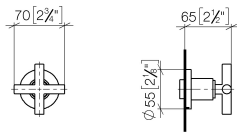

27 802 660

mm [inches]

Flow rate chart

Hand shower set with integrated shower holder

27 802 660

Spare parts list

No.	Item Number	Name	Quantity used	Delivery time
1	28 019 979-46	Hand shower	1	30
2	28 490 660-46	Wall elbow with integrated shower holder	1	30
3	90 30 02 072 00-46	Metal shower hose 1/2" x 3/8" x 1250 mm	1	30
4	09 14 20 026 90	seal	1	2

Required miscellaneous

Wall valve 1/2"

35 607 970 90

- min. recess depth 85 mm
- max. recess depth 145 mm

Wall valve clockwise closing 1/2"

36 607 892

mm [inches]

Wall valve clockwise closing 1/2"