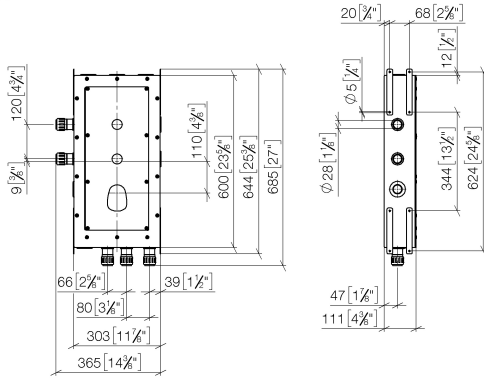

Drybox Thermostat module with 2 valves

#Error

mm [inches]
M 1:10