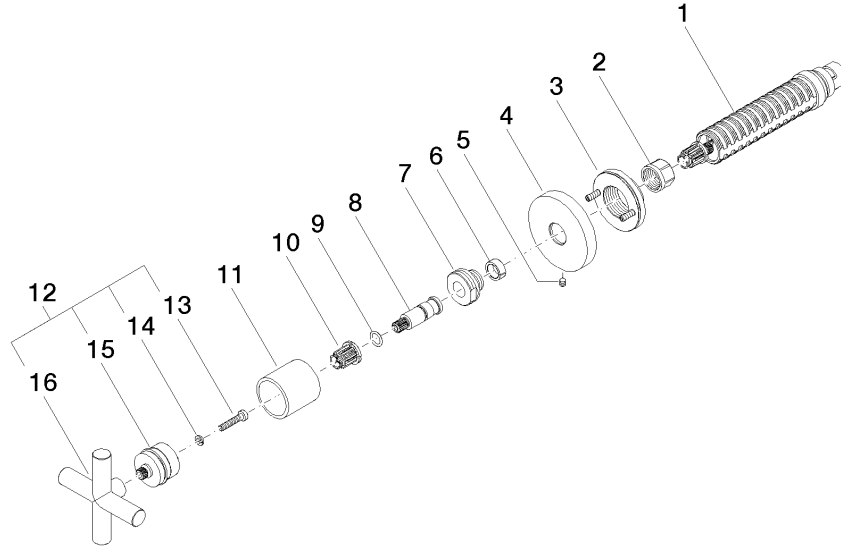

27 802 660

mm [inches]

Flow rate chart

Hand shower set with integrated shower holder

27 802 660

Spare parts list

No.	Item Number	Name	Quantity used	Delivery time
1	28 019 979-46	Hand shower	1	30
2	28 490 660-46	Wall elbow with integrated shower holder	1	30
3	90 30 02 072 00-46	Metal shower hose 1/2" x 3/8" x 1250 mm	1	30
4	09 14 20 026 90	seal	1	2

Wall valve clockwise closing 1/2"

36 607 892

- rosette Ø 55 mm
- head part with cut-to-length spindle and sleeve

	Brushed Champagne (22kt Gold)	36 607 892-46
	Chrome	36 607 892-00
	Brushed Platinum	36 607 892-06
	Platinum	36 607 892-08
	Matte White	36 607 892-10
	Dark Chrome	36 607 892-19
	Brushed Durabronze (23kt Gold)	36 607 892-28
	Matte Black	36 607 892-33
	Champagne (22kt Gold)	36 607 892-47
	Brushed Chrome	36 607 892-93
	Brushed Dark Platinum	36 607 892-99

Required miscellaneous

Wall valve 1/2"

35 607 970 90

- min. recess depth 85 mm
- max. recess depth 145 mm

Wall valve clockwise closing 1/2"

36 607 892

mm [inches]

Wall valve clockwise closing 1/2"

36 607 892

Spare parts list

No.	Item Number	Name	Quantity used	Delivery time
1	90 90 03 143 00 90	top	1	2
2	09 23 30 023 90	nut	1	2
3	90 21 02 108 00 90	disc	1	2
4	09 27 89 108-46	rosette	1	30
5	09 31 11 007 90	pin	1	2
6	09 14 15 020 90	ring	1	2
7	09 24 05 002 90	nipple	1	2
8	09 29 06 022 90	spindle	1	2
9	09 14 10 060 90	seal	1	2
10	90 12 12 002 00 90	fixing cap	1	2
11	09 21 02 144-46	sleeve	1	60
12	04 20 89 010 00-46	handle	1	60
13	09 30 30 075 90	screw	1	2
14	09 30 11 029 90	disc	1	2
15	90 12 12 007 00-46	base	1	30
16	09 20 89 010-46	handle	1	30