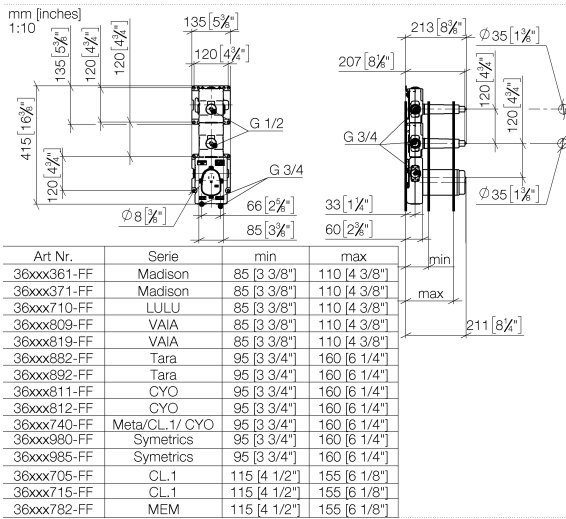

Hand shower set with integrated shower holder

27 802 660

- normal flow
- with anti-scale system
- 3/8" shower outlet
- metal shower hose 1250mm with integrated anti-twist protection
- rosette Ø 60 mm
- 1/2" connection
- max. flow 15 l/min
- WRAS: 1912049

Recommended miscellaneous

xGRID Attachment set for integrating in the dry wall construction 12 340 970 90

Required miscellaneous

xGRID Installation track 555 mm 12 360 970 90

xTOOL Concealed thermostat module with 2 valves

#Error

Flow rate chart

xTOOL Concealed thermostat module with 2 valves

#Error

Spare parts list

No.	Item Number	Name	Quantity used	Delivery time
1	90 23 01 091 00 90	set	8	2
2	90 23 01 045 00 90	back-flow preventer	2	2
3	04 21 34 077 00 90	nipple	2	2
4	09 14 10 098 90	seal	2	2
5	90 12 12 218 00 90	base	1	2
6	04 31 20 100 00 90	plug	1	2
7	09 14 10 111 90	seal	1	2
8	09 30 30 112 90	screw	4	2
9	04 21 02 174 00 90	cap	1	60
10	04 14 03 073 02 90	gasket kit	1	60
11	04 31 20 006 00 90	plug	2	2
12	09 21 02 173 90	cap	2	2
13	09 14 10 009 90	seal	1	2
14	09 31 20 003 90	plug	4	2
15	04 30 31 054 00 90	fixing set	2	2

Drybox Thermostat module with 2 valves

#Error

- Dimensions 300 x 600 x 108 mm
- brushed stainless steel cover
- stainless steel casing
- Overflow is part of the scope of delivery.

Drybox Thermostat module with 2 valves