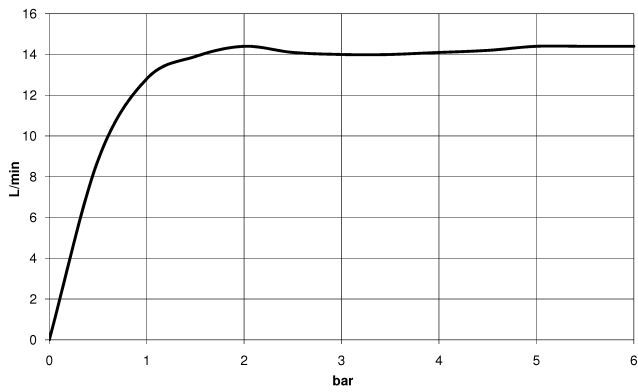

Hand shower set with integrated shower holder

27 802 660

Recommended miscellaneous

Concealed wall elbow

- min. recess depth 90 mm
- max. recess depth 163 mm

35 085 970 90

Hand shower set with integrated shower holder

27 802 660

mm [inches]

Flow rate chart

Hand shower set with integrated shower holder

27 802 660

Spare parts list

No.	Item Number	Name	Quantity used	Delivery time
1	28 019 979-46	Hand shower	1	30
2	28 490 660-46	Wall elbow with integrated shower holder	1	30
3	90 30 02 072 00-46	Metal shower hose 1/2" x 3/8" x 1250 mm	1	30
4	09 14 20 026 90	seal	1	2