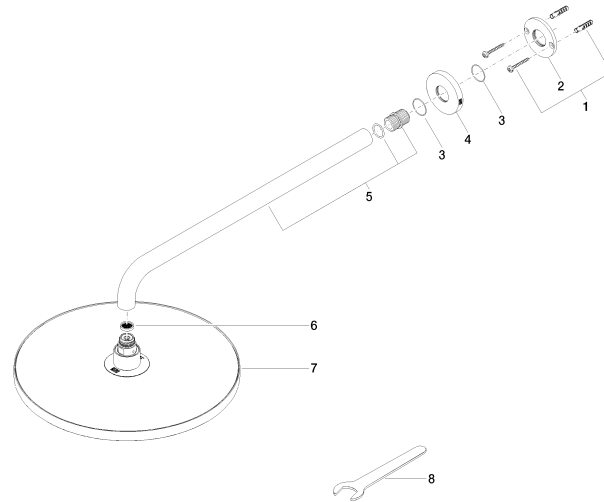

Rain shower with wall fixing 300 mm

28 679 970

- 450 mm projection
- rain shower Ø 300 mm
- rain flow
- max. flow 14 l/min
- rosette Ø 60 mm
- 1/2" connection
- with anti-scale system
- quick clearing
- WRAS: 1707033

Recommended miscellaneous

Concealed wall elbow

35 085 970 90

- min. recess depth 90 mm
- max. recess depth 163 mm

Rain shower with wall fixing 300 mm

28 679 970

mm [inches]

Flow rate chart

Rain shower with wall fixing 300 mm

28 679 970

Spare parts list

No.	Item Number	Name	Quantity used	Delivery time
1	04 30 31 032 00 90	fixing set	1	2
2	09 17 20 120 90	holder	1	2
3	09 14 10 150 90	seal	2	2
4	09 27 97 015-46	rosette	1	30
5	90 11 03 070 00-46	pipe	1	30
6	09 23 01 075 90	insert	1	2
7	04 12 05 091 00-46	shower	1	30
8	09 30 09 069 90	key	1	2

Hand shower set with integrated shower holder

27 802 660

- normal flow
- with anti-scale system
- 3/8" shower outlet
- metal shower hose 1250mm with integrated anti-twist protection
- rosette Ø 60 mm
- 1/2" connection
- max. flow 15 l/min
- WRAS: 1912049