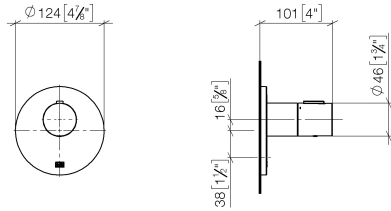

27 802 660

mm [inches]

Flow rate chart

Hand shower set with integrated shower holder

27 802 660

Spare parts list

No.	Item Number	Name	Quantity used	Delivery time
1	28 019 979-46	Hand shower	1	30
2	28 490 660-46	Wall elbow with integrated shower holder	1	30
3	90 30 02 072 00-46	Metal shower hose 1/2" x 3/8" x 1250 mm	1	30
4	09 14 20 026 90	seal	1	2

Recommended miscellaneous

xGRID Attachment set for integrating in the dry wall construction 12 340 970 90

xTOOL Concealed thermostat without volume control 3/4"

36 503 979

mm [inches]

xTOOL Concealed thermostat without volume control 3/4"